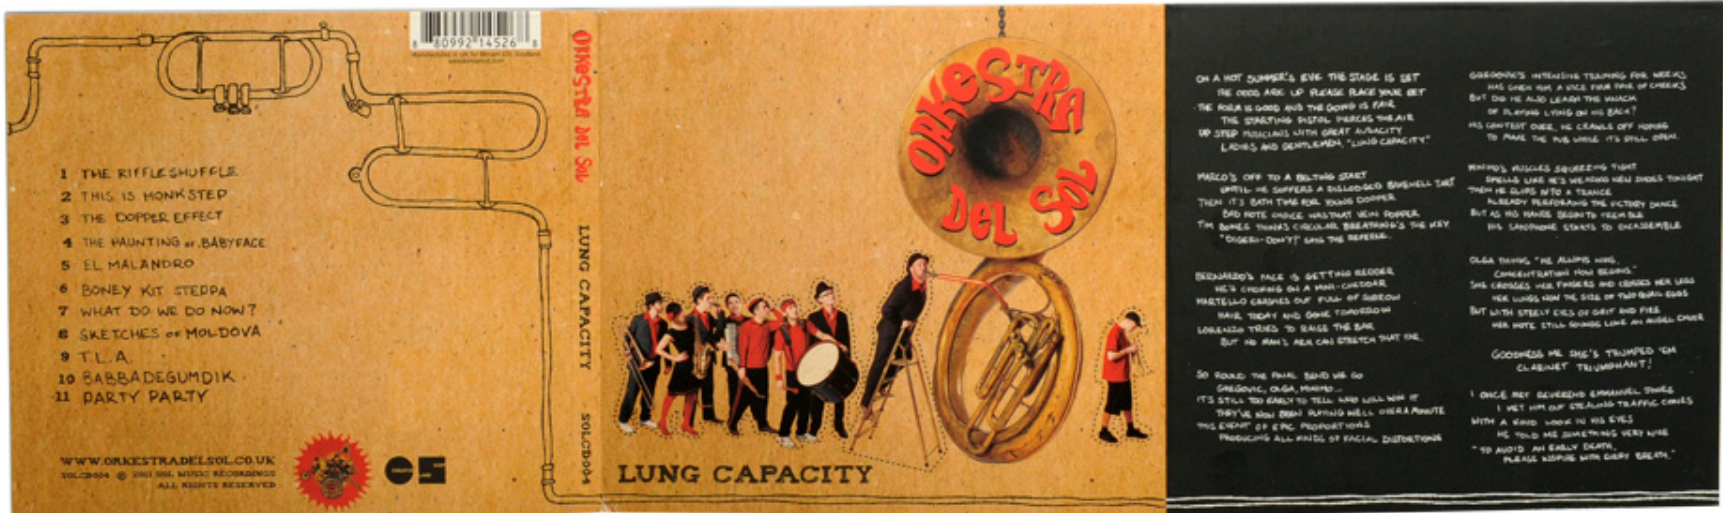

CD digipak for Orkestra del Sol